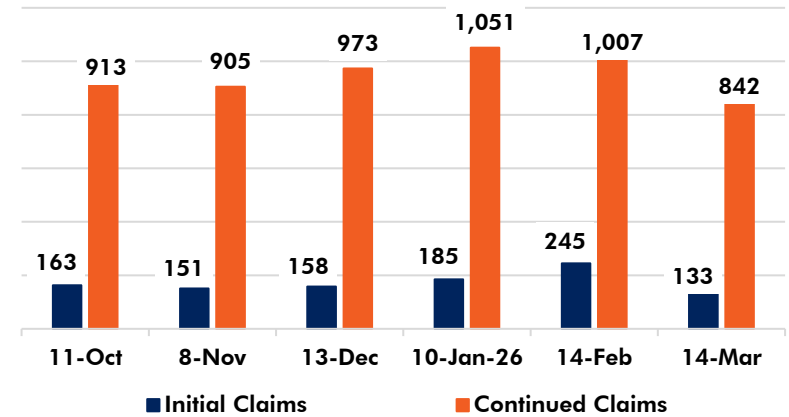

Daily - Online Job Postings

Source: TN Department of Labor & Workforce Development

Southeast Region includes the following counties: Bledsoe, Bradley, Grundy, Hamilton, McMinn, Marion, Meigs, Polk, Rhea and Sequatchie

Weekly - Unemployment Claims Hamilton County, TN

Source: TN Department of Labor & Workforce Development

Daily - Top 10 Industries by Online Job Postings Chattanooga MSA

Source: TN Department of Labor & Workforce Development