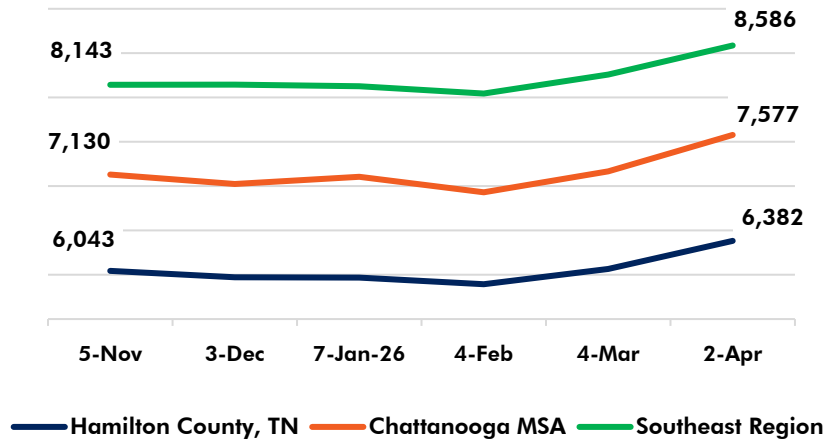

Daily - Online Job Postings

Source: TN Department of Labor & Workforce Development

Southeast Region includes the following counties: Bledsoe, Bradley, Grundy, Hamilton, McMinn, Marion, Meigs, Polk, Rhea and Sequatchie

Weekly - Unemployment Claims Hamilton County, TN

Source: TN Department of Labor & Workforce Development

Daily - Top 10 Industries by Online Job Postings Chattanooga MSA

Source: TN Department of Labor & Workforce Development

Geographic Area	Estimates	Population	Change	%
	Base	Estimate		
	1-Apr-20	1-Jul-25		
Hamilton County, TN	366,840	390,833	23,993	6.5%
Marion County, TN	28,841	29,804	963	3.3%
Sequatchie County, TN	15,826	17,861	2,035	12.9%
Catoosa County, GA	67,879	69,628	1,749	2.6%
Dade County, GA	16,240	16,154	-86	-0.5%
Walker County, GA	67,665	70,250	2,585	3.8%
Chattanooga MSA TOTAL	563,291	594,530	31,239	5.5%