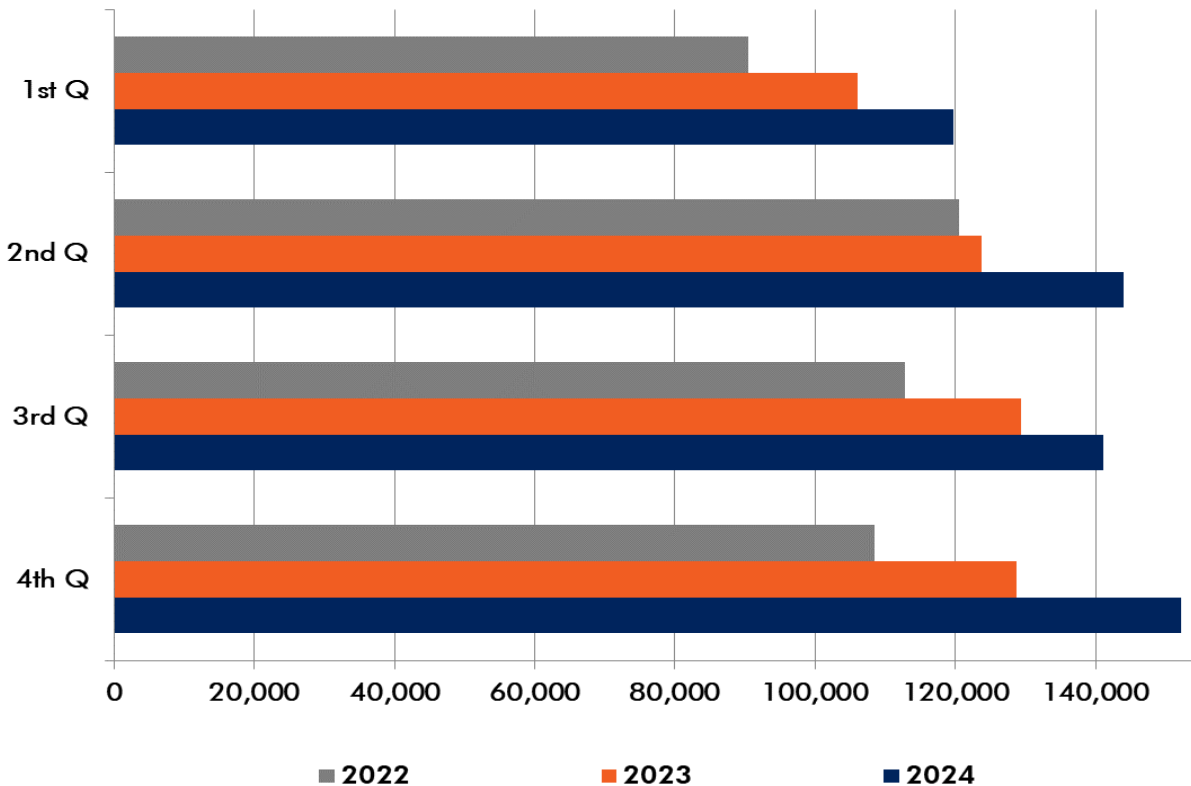

2023 Total

Enplanements	487,829
Deplanements	484,406

2022 Total

Enplanements	432,312
Deplanements	428,785

2021 Total

Enplanements	377,276
Deplanements	373,620

Enplanement Comparisons – 2022-2023-2024

Source: Chattanooga Metropolitan Airport