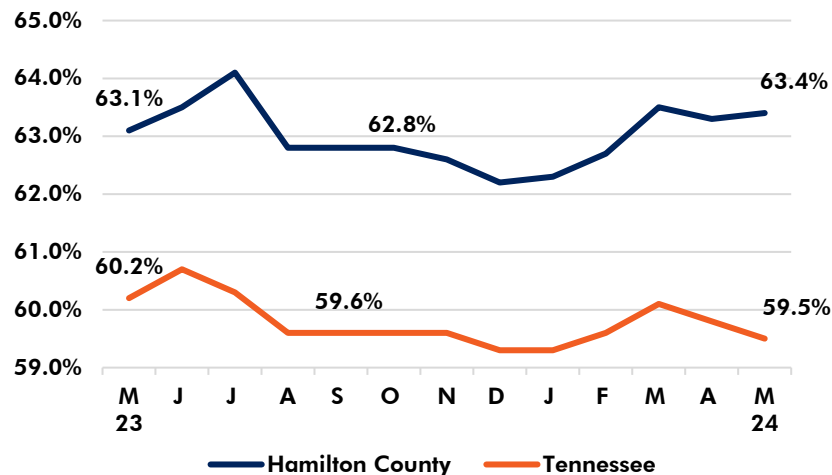

Daily - Online Job Postings

Source: TN Department of Labor & Workforce Development

Southeast Region includes the following counties: Bledsoe, Bradley, Grundy, Hamilton, McMinn, Marion, Meigs, Polk, Rhea and Sequatchie

Weekly - Unemployment Claims

Hamilton County, TN

Source: TN Department of Labor & Workforce Development

Monthly - Labor Force Participation Rate

Source: TN Department of Labor & Workforce Development

Monthly - Top 5 TN Counties by Labor Force in May