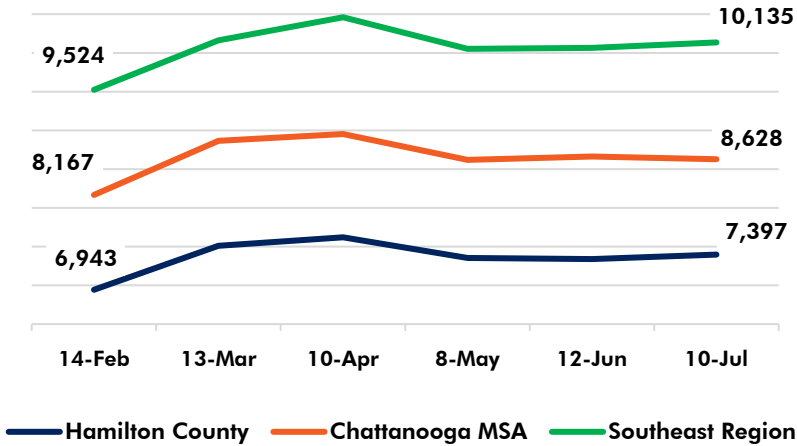

Daily - Online Job Postings

Source: TN Department of Labor & Workforce Development

Southeast Region includes the following counties: Bledsoe, Bradley, Grundy, Hamilton, McMinn, Marion, Meigs, Polk, Rhea and Sequatchie

Weekly - Unemployment Claims

Hamilton County, TN

Source: TN Department of Labor & Workforce Development

Monthly - Labor Force Participation Rate

Source: TN Department of Labor & Workforce Development

Monthly - Top 5 TN Counties by Labor Force in May