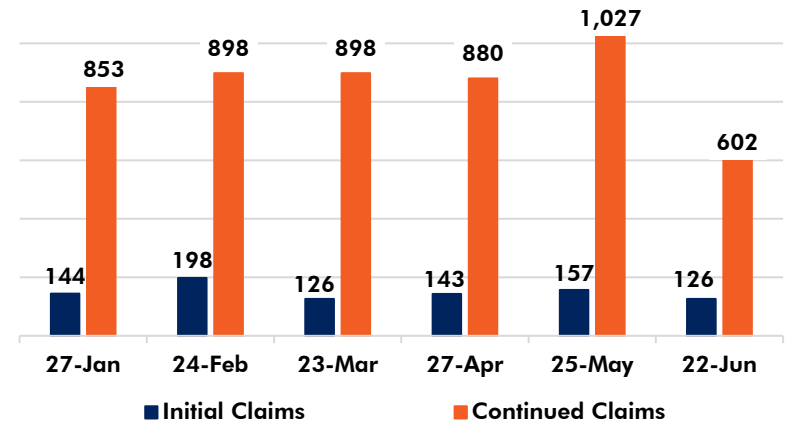

Daily - Online Job Postings

Source: TN Department of Labor & Workforce Development

Southeast Region includes the following counties: Bledsoe, Bradley, Grundy, Hamilton, McMinn, Marion, Meigs, Polk, Rhea and Sequatchie

Weekly - Unemployment Claims

Hamilton County, TN

Source: TN Department of Labor & Workforce Development

Monthly - Labor Force Participation Rate

Source: TN Department of Labor & Workforce Development

Monthly - Top 5 TN Counties by Labor Force in May