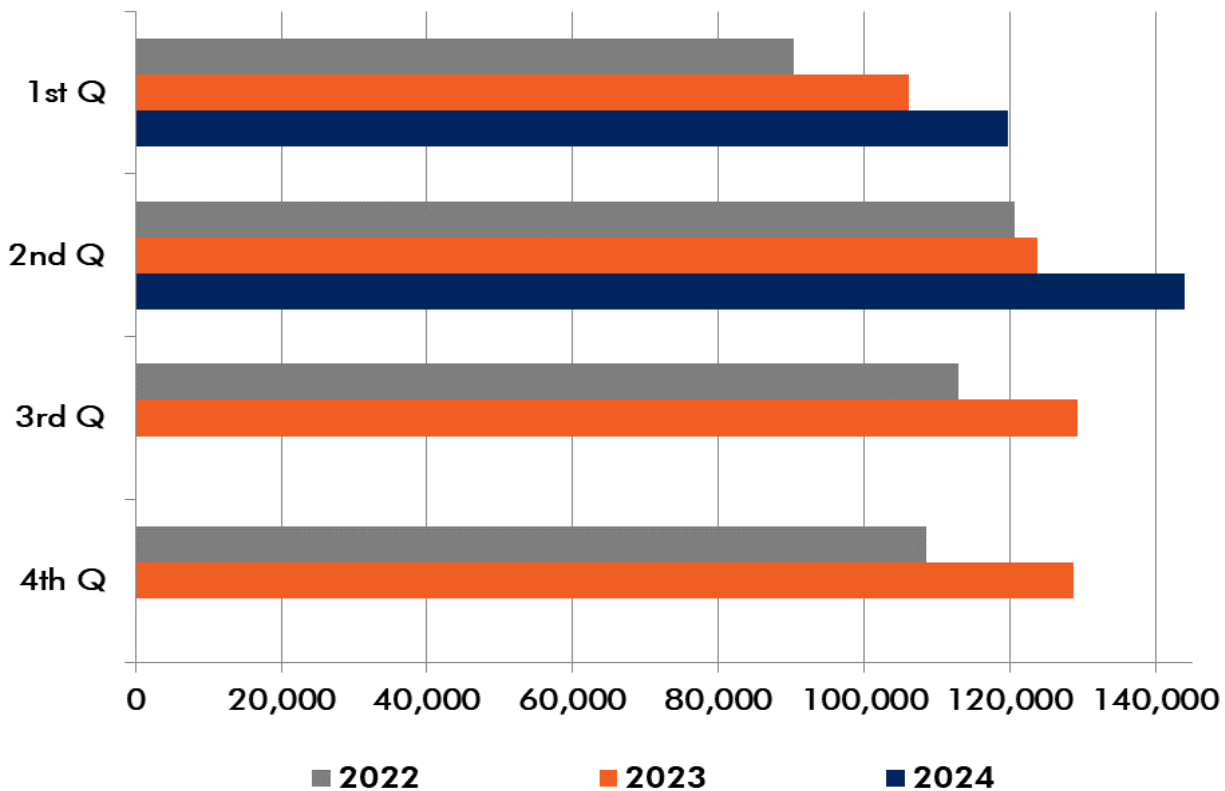

2024	Jan	Feb	Mar	Apr	May	Jun	Jul	Aug	Sep	Oct	Nov	Dec
Enplanements	35,392	39,133	45,174	45,533	50,665	47,789						
Deplanements	35,096	38,938	45,415	44,743	47,789	47,779						

2023 Total

Enplanements	487,829
Deplanements	484,406

2022 Total

Enplanements	432,312
Deplanements	428,785

2021 Total

Enplanements	377,276
Deplanements	373,620

Enplanement Comparisons – 2022-2023-2024

Source: Chattanooga Metropolitan Airport