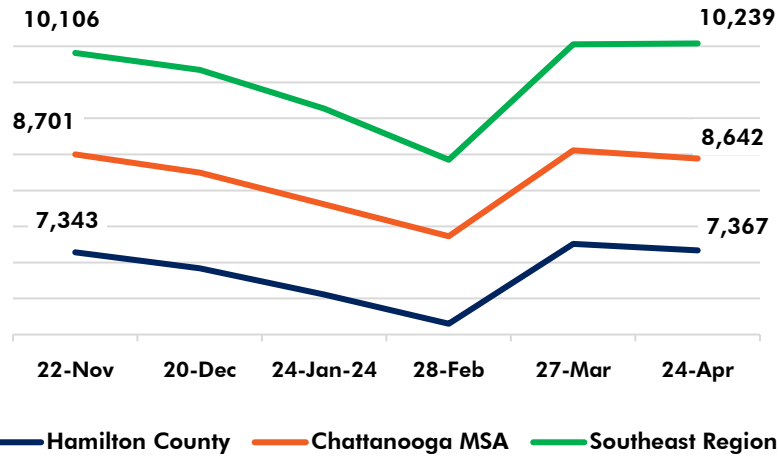

Daily - Online Job Postings

Source: TN Department of Labor & Workforce Development

Southeast Region includes the following counties: Bledsoe, Bradley, Grundy, Hamilton, McMinn, Marion, Meigs, Polk, Rhea and Sequatchie