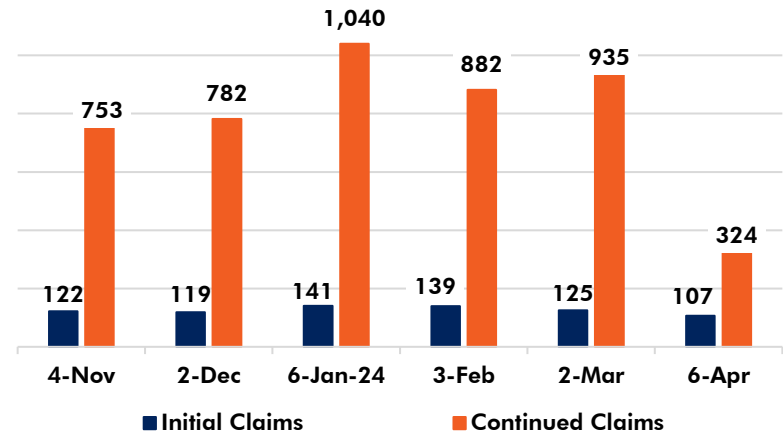

Daily - Online Job Postings

Source: TN Department of Labor & Workforce Development

Southeast Region includes the following counties: Bledsoe, Bradley, Grundy, Hamilton, McMinn, Marion, Meigs, Polk, Rhea and Sequatchie

Weekly - Unemployment Claims Hamilton County, TN

Source: TN Department of Labor & Workforce Development

Daily - Top 10 Non-Healthcare Occupations by Online Job Postings Chattanooga, TN-GA MSA

Source: TN Dept. of Labor & Workforce Development