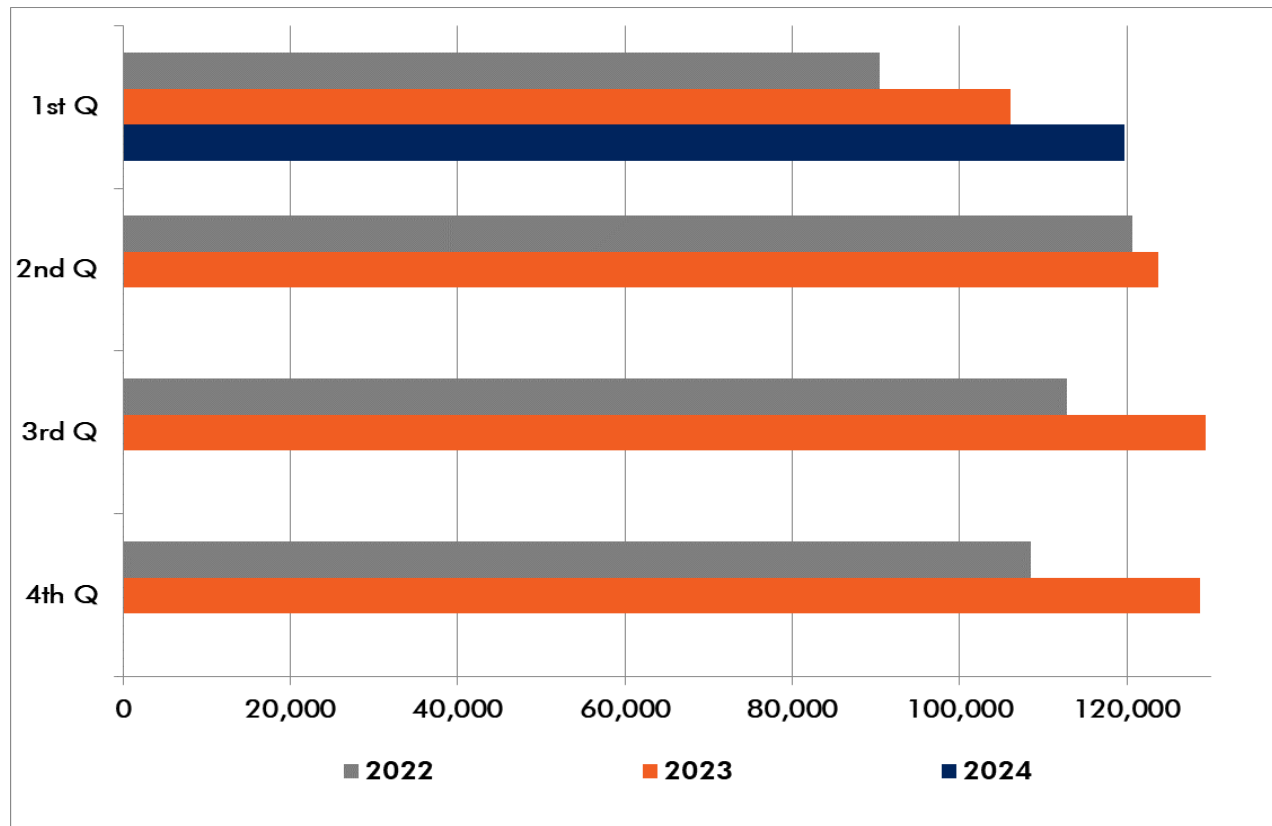

2024	Jan	Feb	Mar	Apr	May	Jun	Jul	Aug	Sep	Oct	Nov	Dec
Enplanements	35,392	39,133	45,174									
Deplanements	35,096	38,938	45,415									

2023 Total

Enplanements	487,829
Deplanements	484,406

2022 Total

Enplanements	432,312
Deplanements	428,785

2021 Total

Enplanements	377,276
Deplanements	373,620

Enplanement Comparisons – 2022-2023-2024

Source: Chattanooga Metropolitan Airport