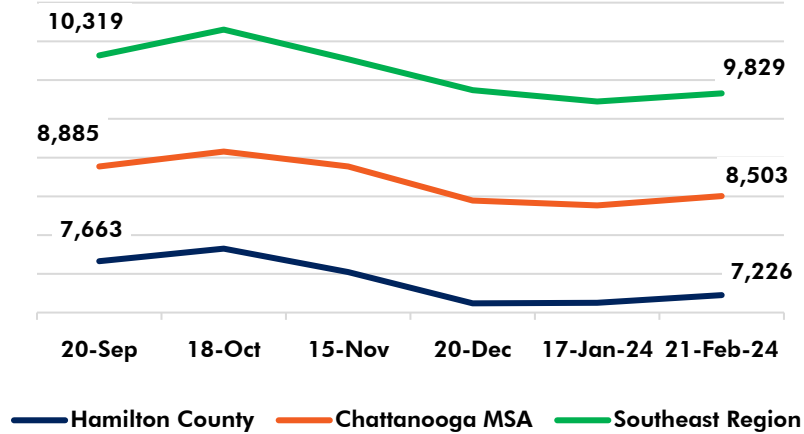

### Daily - Online Job Postings

Source: TN Department of Labor & Workforce Development

**Southeast Region** includes the following counties: Bledsoe, Bradley, Grundy, Hamilton, McMinn, Marion, Meigs, Polk, Rhea and Sequatchie

### Weekly - Unemployment Claims

Hamilton County, TN

Source: TN Department of Labor & Workforce Development