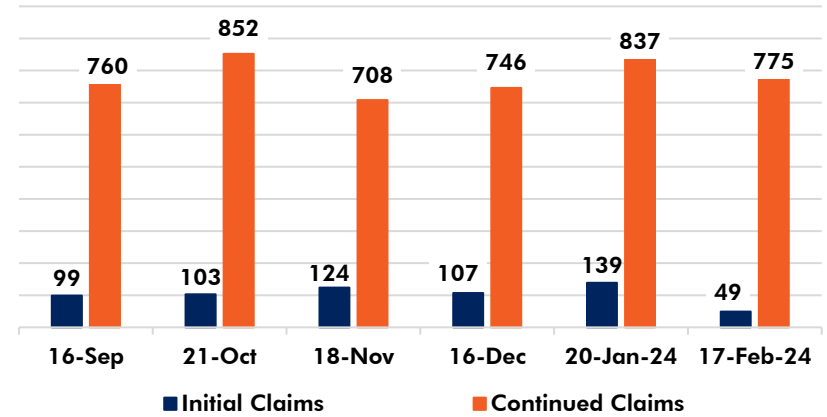

Weekly - Unemployment Claims

Hamilton County, TN

Source: TN Department of Labor & Workforce Development