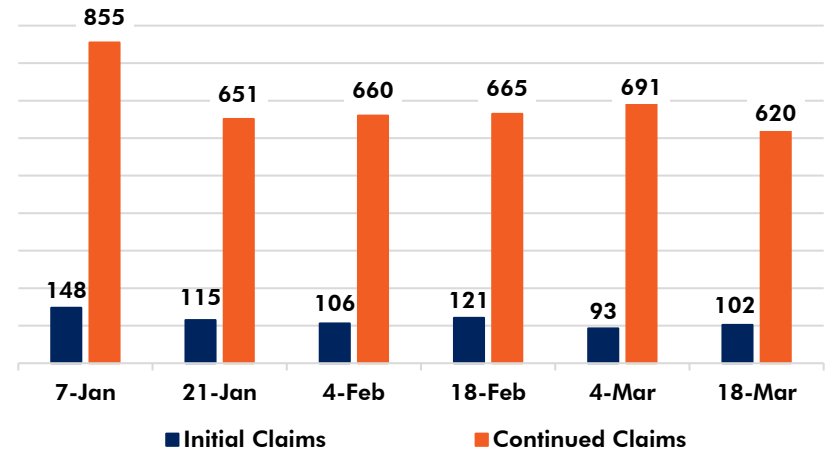

Daily - Online Job Postings

Source: TN Department of Labor & Workforce Development

Southeast Region includes the following counties: Bledsoe, Bradley, Grundy, Hamilton, McMinn, Marion, Meigs, Polk, Rhea and Sequatchie

Weekly - Unemployment Claims

Hamilton County, TN

Source: TN Department of Labor & Workforce Development

Daily - Top 10 Employers by Online Job Postings

Source: TN Department of Labor & Workforce Development