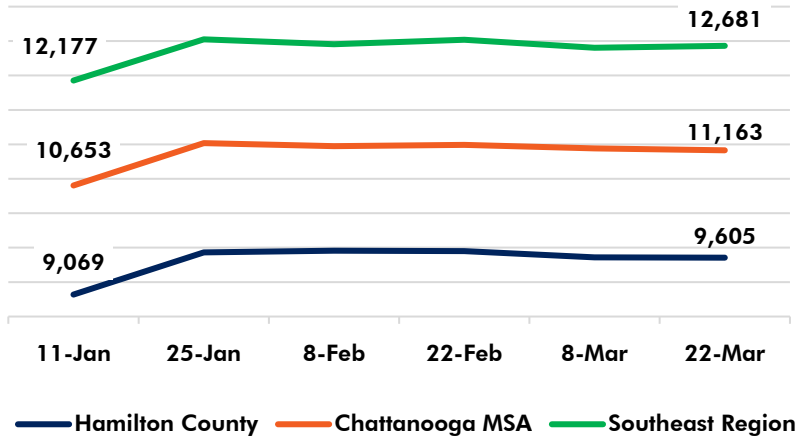

Daily - Online Job Postings

Source: TN Department of Labor & Workforce Development

Southeast Region includes the following counties: Bledsoe, Bradley, Grundy, Hamilton, McMinn, Marion, Meigs, Polk, Rhea and Sequatchie

Weekly - Unemployment Claims

Hamilton County, TN

Source: TN Department of Labor & Workforce Development

Daily - Top 10 Employers by Online Job Postings

Source: TN Department of Labor & Workforce Development