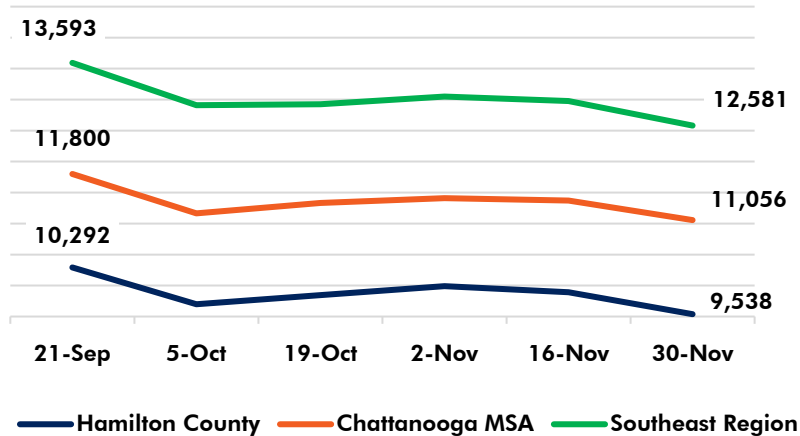

Daily - Online Job Postings

Source: TN Department of Labor & Workforce Development

Southeast Region includes the following counties: Bledsoe, Bradley, Grundy, Hamilton, McMinn, Marion, Meigs, Polk, Rhea and Sequatchie

Weekly - Unemployment Claims

Hamilton County, TN

Source: TN Department of Labor & Workforce Development

Monthly - Building Permit Total Value by Type

Chattanooga, MSA

Source: Dodge Data & Analytics

Monthly - Building Permit Total Value