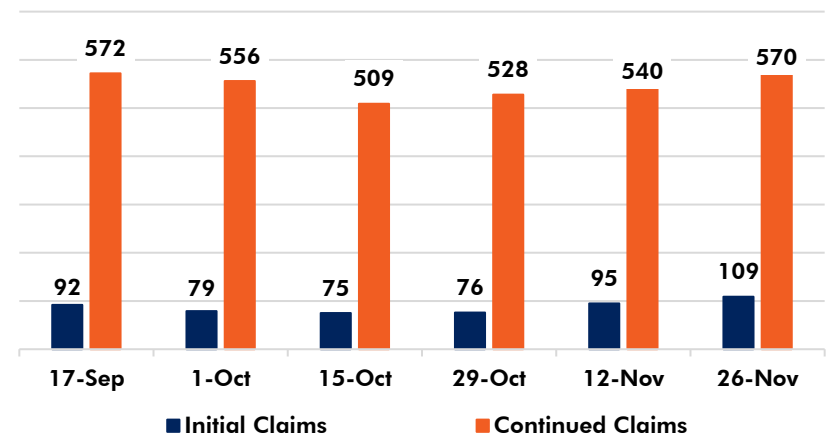

Daily - Online Job Postings

Source: TN Department of Labor & Workforce Development

Southeast Region includes the following counties: Bledsoe, Bradley, Grundy, Hamilton, McMinn, Marion, Meigs, Polk, Rhea and Sequatchie

Weekly - Unemployment Claims

Hamilton County, TN

Source: TN Department of Labor & Workforce Development

Monthly - Building Permit Total Value by Type

Chattanooga, MSA

Source: Dodge Data & Analytics

Monthly - Building Permit Total Value