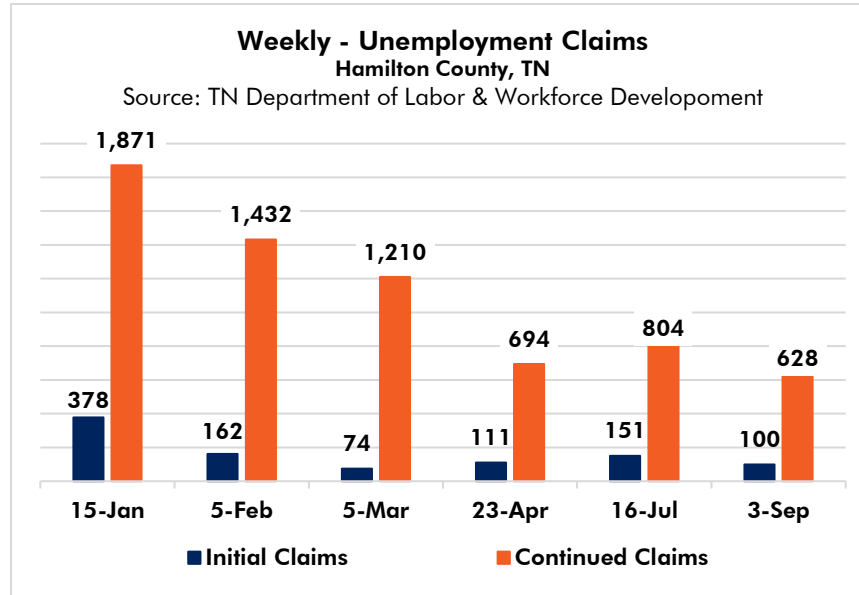

**Southeast Region** includes the following counties: Bledsoe, Bradley, Grundy, Hamilton, McMinn, Marion, Meigs, Polk, Rhea and Sequatchie

### Monthly - Top 5 TN Counties by Labor Force in July

Source: U.S. Bureau of Labor Statistics