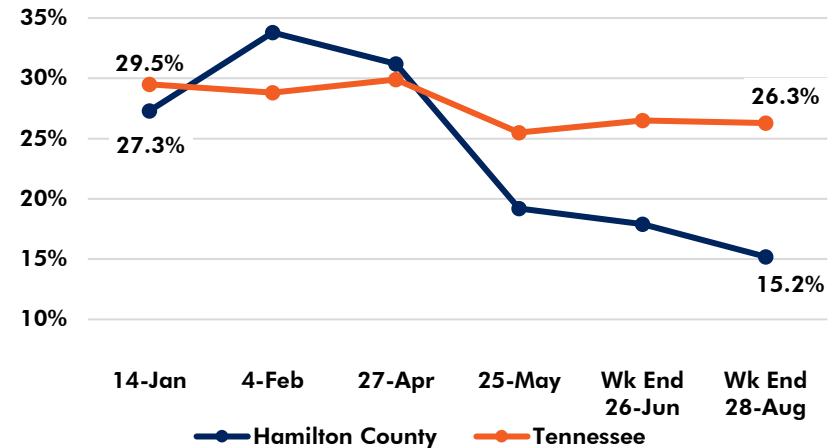

Daily - % Change in Avg. Consumer Credit & Debit Card Spending - Indexed to January 2020

Source: Affinity