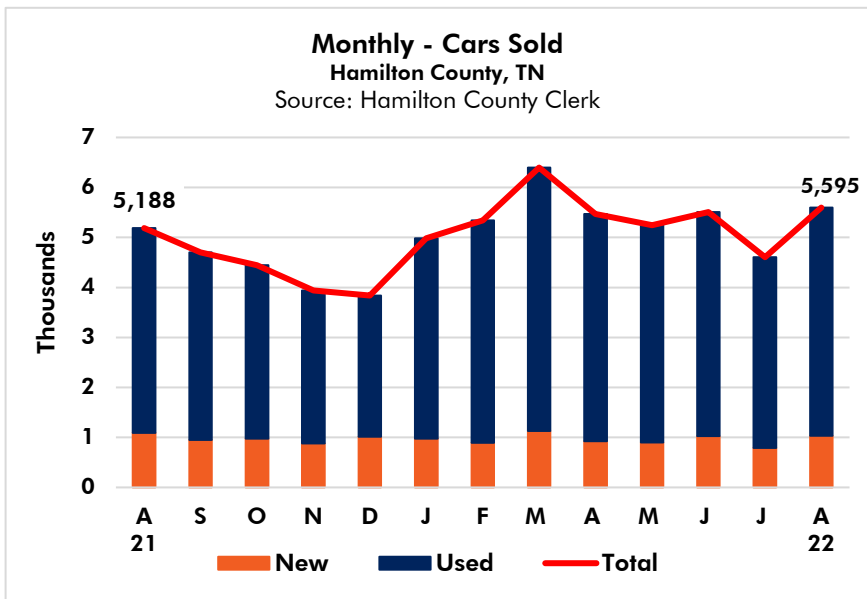

**Southeast Region** includes the following counties: Bledsoe, Bradley, Grundy, Hamilton, McMinn, Marion, Meigs, Polk, Rhea and Sequatchie

### Monthly - Top 5 TN Counties by Labor Force in July

Source: U.S. Bureau of Labor Statistics