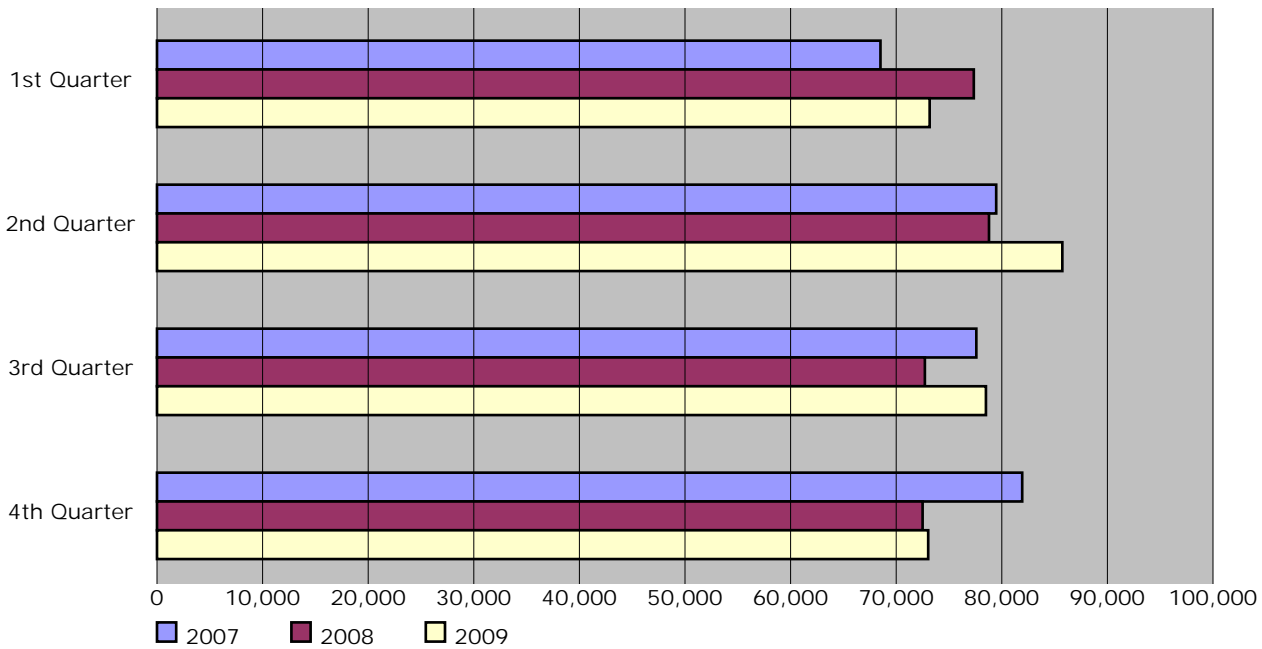

CHATTANOOGA TENNESSEE

Chattanooga Metropolitan Airport Activity

2009	Jan	Feb	Mar	Apr	May	Jun	Jul	Aug	Sep	Oct	Nov	Dec
Enplanements	21,264	23,262	28,641	25,701	29,292	30,734	29,749	24,643	24,103	26,832	23,393	22,800
Deplanements	20,545	22,350	28,291	25,702	26,600	30,183	30,126	24,989	23,960	26,398	22,987	21,881

2008 Total

Enplanements	301,338
Deplanements	295,301

2007 Total

Enplanements	307,500
Deplanements	301,718

Enplanement Comparisons 2007 - 2008 - 2009

Source: Chattanooga Metropolitan Airport