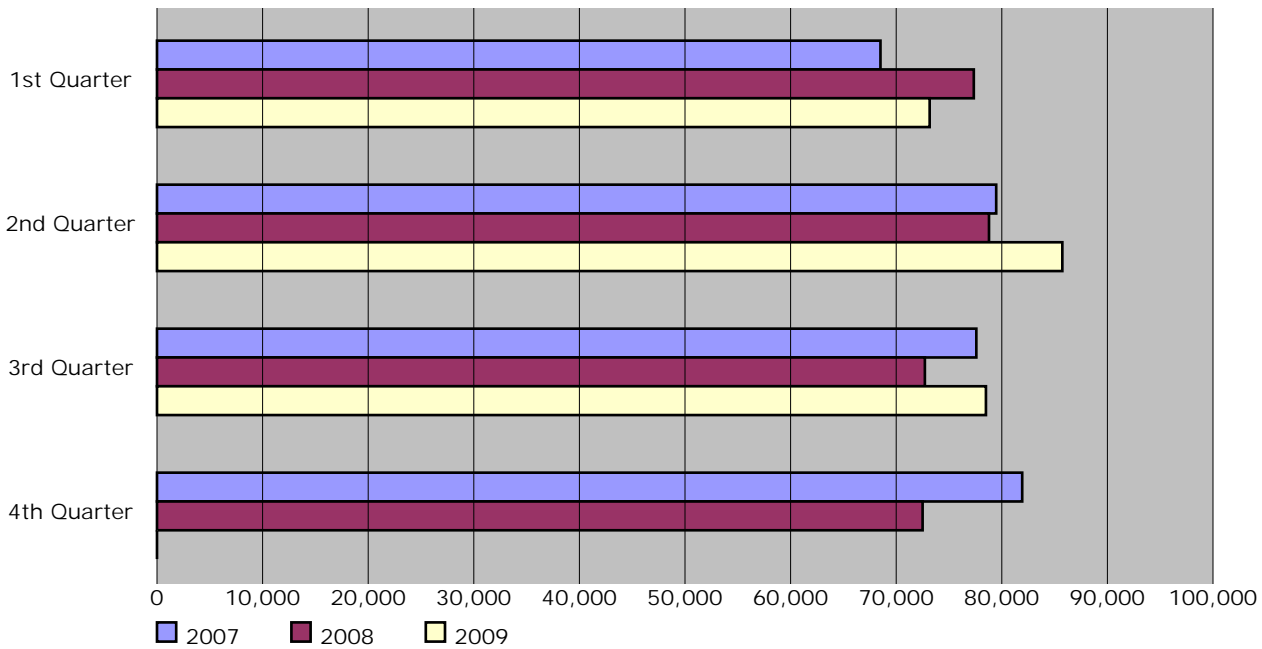

CHATTANOOGA TENNESSEE

Chattanooga Metropolitan Airport Activity

2009	Jan	Feb	Mar	Apr	May	Jun	Jul	Aug	Sep	Oct	Nov
Enplanements	21,264	23,262	28,641	25,701	29,292	30,734	29,749	24,643	24,103	26,832	23,393
Deplanements	20,545	22,350	28,291	25,702	26,600	30,183	30,126	24,989	23,960	26,398	22,987

2008 Total

Enplanements	301,338
Deplanements	295,301

2007 Total

Enplanements	307,500
Deplanements	301,718

Enplanement Comparisons 2007 - 2008 - 2009

Source: Chattanooga Metropolitan Airport